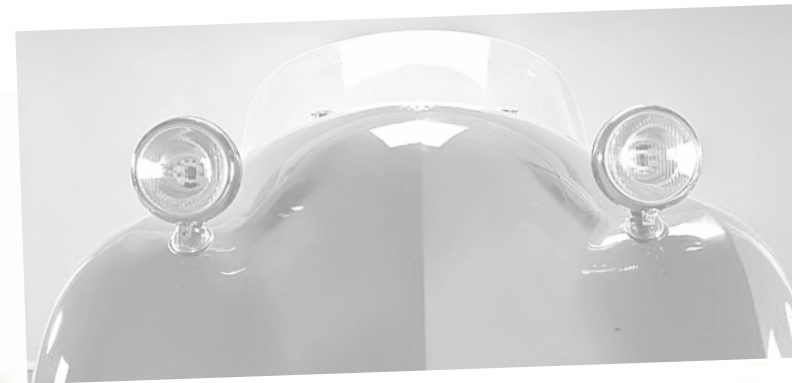

AutoCult GmbH

Äußere Further Straße 3
90530 Wendelstein
Germany

Tel. +49 / 9129 / 296 4280
Fax +49 / 9129 / 296 4281
info@autocult.de

www.autocult.de

www.facebook.com/
autocult.models

release

06/2016