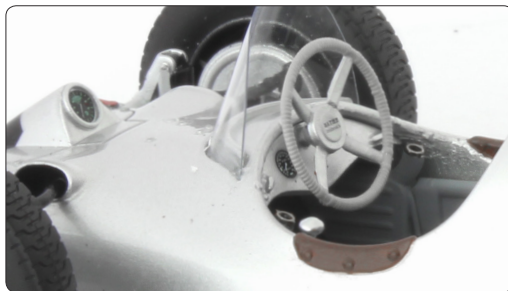

AutoCult GmbH

Äußere Further Straße 3
90530 Wendelstein
Germany

Tel. +49 / 9129 / 296 4280
Fax +49 / 9129 / 296 4281
info@autocult.de

www.autocult.de

www.instagram.com/
autocult_models

www.facebook.com/
autocult.models

release

11/2016