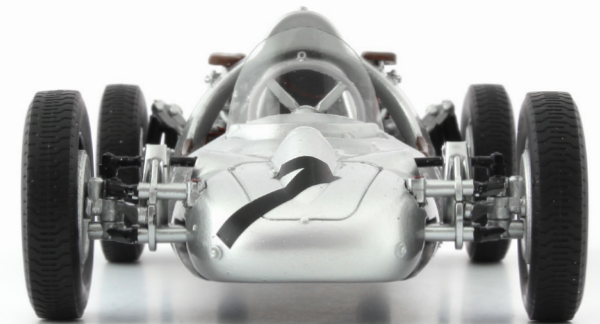

# autocult

sculptures 1/18

technical changes and errors excepted • printed in Germany • # 99915

**sculptures 1/18**  
Adler Trumpf Rennlimousine  
(D, 1939)  
silver  
autocult #80002  
scale 1/18  
*coming soon!*

**sculptures 1/18**  
Otto Mathé Fetzenflieger  
(A, 1952)  
silver  
#80001  
scale 1/18