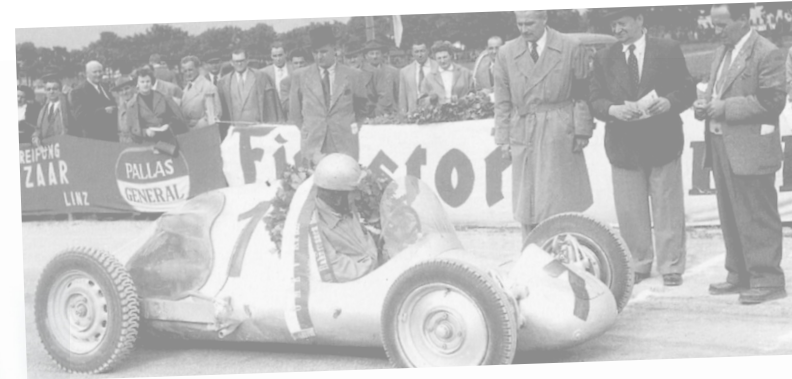

AutoCult GmbH

Äußere Further Straße 3
90530 Wendelstein
Germany

Tel. +49 / 9129 / 296 4280
Fax +49 / 9129 / 296 4281
info@autocult.de

www.autocult.de

www.instagram.com/
autocult_models

www.facebook.com/
autocult.models

release

11/2016