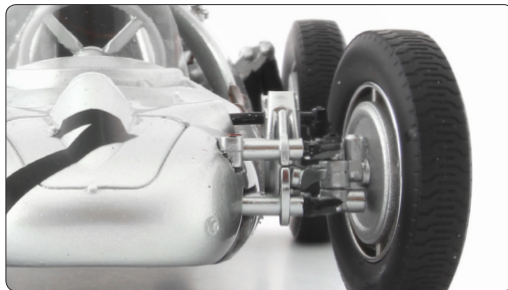

# autocult

sculptures 1/18

technical changes and errors excepted • printed in Germany • # 99915

**sculptures 1/18**  
Adler Trumpf Rennlimousine  
(D, 1939)  
silver  
autocult #80002  
scale 1/18  
*coming soon!*