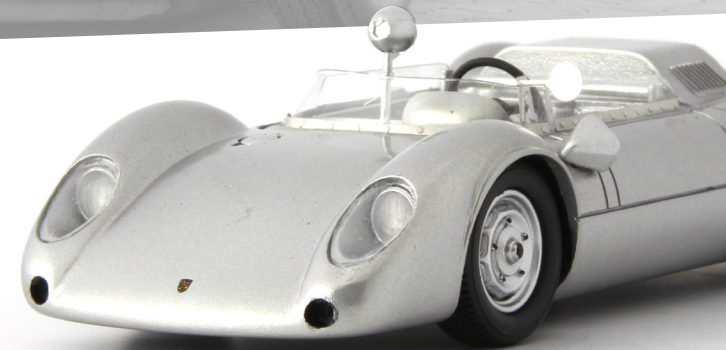

# autocult

technical changes and errors excepted • printed in Germany • # 99905

**SMALL & MICRO CARS**

Mercedes-Benz 130 Cabrio-Limousine  
(D, 1935)  
grey  
#03010  
1/43, 91mm

**RUMKES**

Jensen Freighter  
(GB, 1955)  
ivory/ dark red  
#11007  
1/43, 222mm

**RACING**

Porsche 550 Durlite Spyder  
(D, 1959)  
silver  
autocult #07007  
scale 1/43, 86mm

**BRANDS OF THE PAST**

SIOP Marathon Corsaire  
(F, 1953)  
blue  
#02003  
1/43, 85mm

**RACING**

NSU Kompressor-Weltrekordwagen  
(D, 1951)  
silver  
#07006  
1/43, 92mm

# 05/2017

**PROTOPES**  
VW Steyr  
(A, 1939)  
cream  
autocult #06018  
scale 1/43, 87mm

**STREAMLINER**  
Maybach SW35 Stromlinie  
(D, 1935)  
black/ silver  
autocult #04008  
scale 1/43, 115mm

**BRANDS OF THE PAST**  
Austin Healey Sebring Sprite™  
(GB, 1960)  
silver  
autocult #02011  
scale 1/43, 82mm