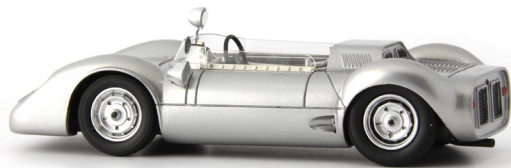

# autocult

technical changes and errors excepted • printed in Germany • # 99905

**SMALL & MICRO CARS**

Mercedes-Benz 130 Cabrio-Limousine  
(D, 1935)  
grey  
#03010  
1/43, 91mm

**RUMKES**

Jensen Freighter  
(GB, 1955)  
ivory/ dark red  
#11007  
1/43, 222mm

**RACING**

Porsche 550 Durlite Spyder  
(D, 1959)  
silver  
autocult #07007  
scale 1/43, 86mm

**BRANDS OF THE PAST**

SIOP Marathon Corsaire  
(F, 1953)  
blue  
#02003  
1/43, 85mm

**RACING**

NSU Kompressor-Weltrekordwagen  
(D, 1951)  
silver  
#07006  
1/43, 92mm