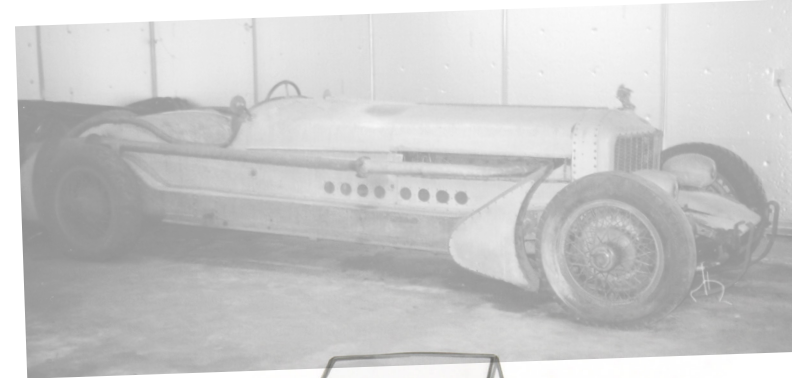

AutoCult GmbH

Äußere Further Straße 3
90530 Wendelstein
Germany

Tel. +49 / 9129 / 296 4280
Fax +49 / 9129 / 296 4281
info@autocult.de

www.autocult-models.de

novice model car maker
of the year 2017

www.instagram.com/
autocult_models

www.facebook.com/
autocult.models

release

05/2018