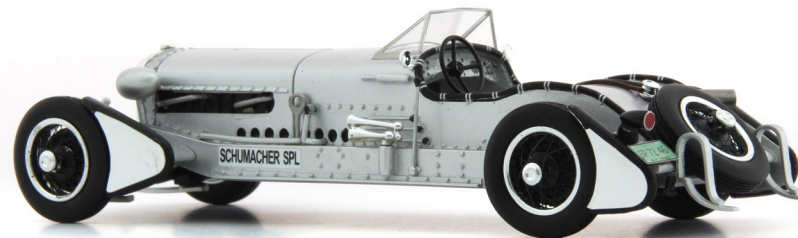

available at your dealer

SPECIAL EDITIONS
Palten Diesel
(A, 1954)
white
92 mm (scale 1/43)
autocult #08008

technical changes and errors excepted • printed in Germany • # 99905

REO truck/ Curtiss aerocar "Vagabond"
(USA, 1938)
dark blue/ white
345 mm (1/43)
#11009

novice model car maker
of the year 2017

www.instagram.com/
autocult_models

www.facebook.com/
autocult.models

release

05/2018

SPECIAL EDITIONS
SPECIAL EDITIONS
SPECIAL EDITIONS

BMW 2004 M
(SA, 1973)
ivory
105 mm (scale 1/43)
autocult #05022

Stutz BB 145 Schumacher Special
(USA, 1928)
silver
126 mm (scale 1/43)
autocult #02016

BRANDS OF THE PAST