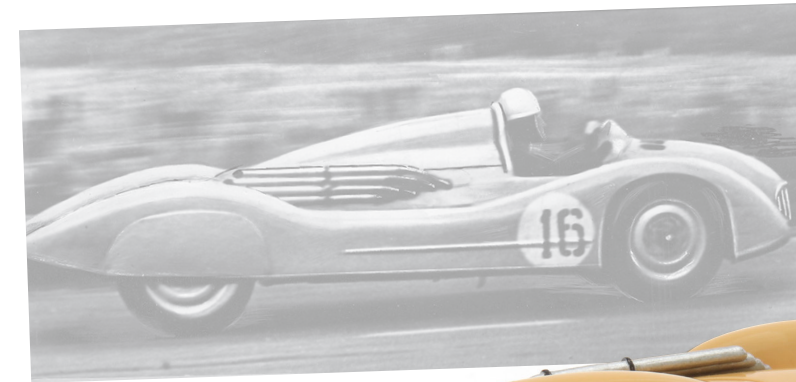

available at your dealer

autocult

07/2018

Opel Blitz Ludewig Aero
(D, 1937)
white
189 mm (1/43)
#10003

BUSES

Fiat 2100 Berlina Speciale
(I, 1959)
dark blue
107 mm (1/43)
#05021

SPECIAL EDITIONS

Moskvich G2
(RUS, 1959)
ochre
98 mm (scale 1/43)
autocult #07010

RACING

VW T1 Langpritsche
(D, 1967)
red
124 mm (1/43)
#07011

RACING

novice model car maker
of the year 2017

[www.instagram.com/
autocult_models](https://www.instagram.com/autocult_models)

[www.facebook.com/
autocult.models](https://www.facebook.com/autocult.models)