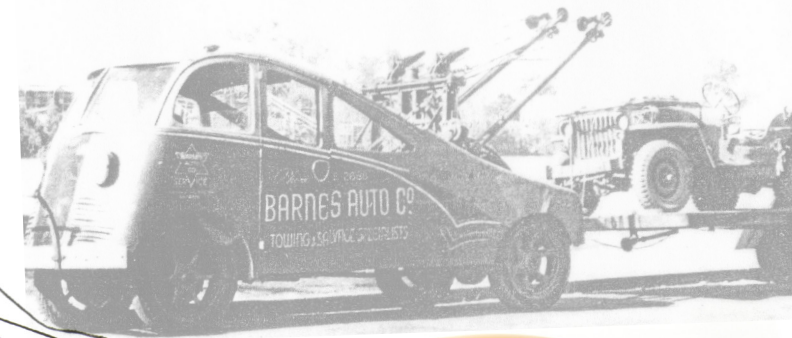

AutoCult GmbH

Äußere Further Straße 3
90530 Wendelstein
Germany

Tel. +49 / 9129 / 296 4280
Fax +49 / 9129 / 296 4281
info@autocult.de

www.autocult-models.de

novice model car maker
of the year 2017

[www.instagram.com/
autocult_models](https://www.instagram.com/autocult_models)

[www.facebook.com/
autocult.models](https://www.facebook.com/autocult.models)

release

10/2018