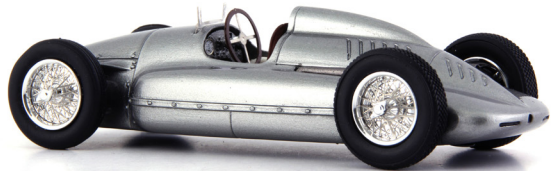

available at your dealer

autocult

07/2019

RACING
Awtowelo Typ 650 Sokol
(RUS, 1952)
silver
89 mm (scale 1/43)
autocult #07014

SMOOTHER VIBERS
Sabra Sport Roadster
(ISR, 1963)
red
103 mm (1/43)
#05027

STREAMLINER
Adler Diplomat Stromlinie Autenrieth
(D, 1938)
dark green
134 mm (1/43)
#04021

PROTOTYPES
DAF 40 GT
(NL, 1965)
orange
88 mm (scale 1/43)
autocult #06033

Maserati 124 Coupe 2+2 Italdesign
(I, 1974)
green metallic
110 mm (scale 1/43)
autocult #05028

SPECIAL EDITIONS