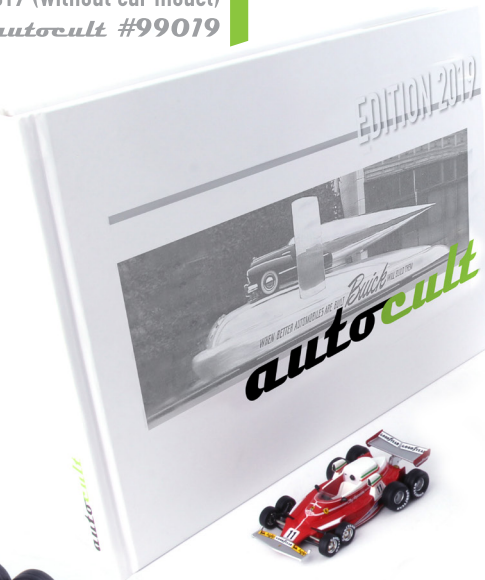

12/2019
autocult

Book of the Year 2019 (without car model)
autocult #99019

BOOK OF THE YEAR
Book of the Year 2019
incl. Ferrari 312 T8
(I, 1976)
red / white
97 mm (scale 1/43)
autocult #99119