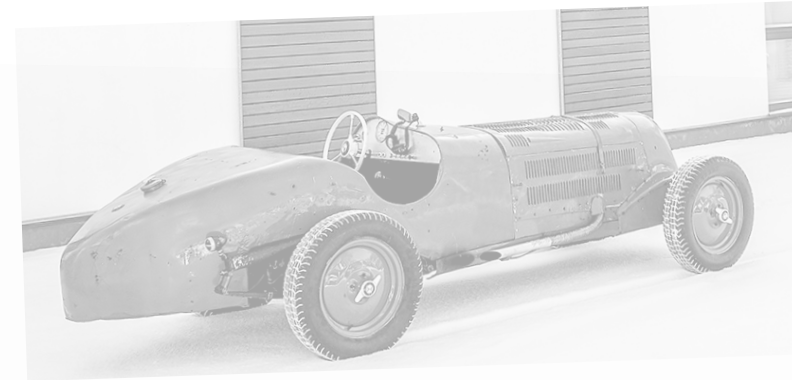

available at your dealer

autocult

02/2020

technical changes and errors excepted • printed in Germany • # 99902

RACING
BMW KR6
(D, 1934)
red
85 mm (scale 1/43)
#07016

SPECIAL EDITIONS
Bianco S Coupé
(BRA, 1977)
green metallic
91 mm (1/43)
#05031

Auto Union DKW Michaux Spider
(D, 1954)
white
88 mm (1/43)
#02021

STREAMLINER
Aerocar Cordoba
(ARG, 1953)
dark red
100 mm (1/43)
#04024

AutoCult GmbH

Äußere Further Straße 3
90530 Wendelstein
Germany

Tel. +49 / 9129 / 296 4280
Fax +49 / 9129 / 296 4281
info@autocult.de

www.autocult-models.de

www.instagram.com/
autocult_models

www.facebook.com/
autocult.models

release

02/2020

EARLY BEGINNINGS

Simson Supra 18/90 Typ A
(D, 1931)
dark red
122 mm (scale 1/43)
autocult #01010

PROTOPYPES
Ford Seattle-ite XXI
(USA, 1962)
dark red
127 mm (scale 1/43)
#06037