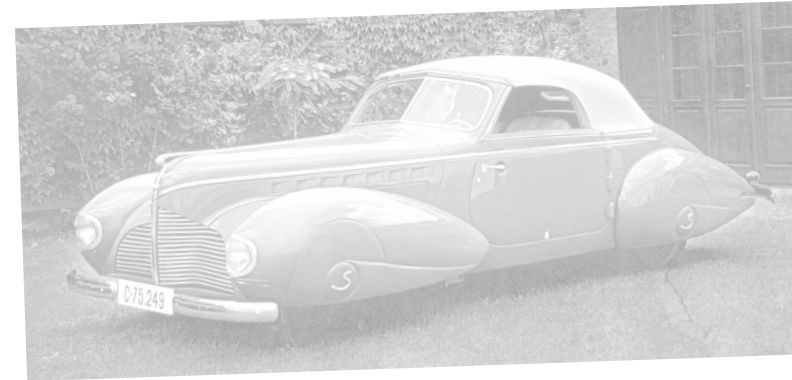

# autocult

04/2020

**SMALL & MICRO CARS**

Ramses Gamila  
(EGY, 1961)  
silver  
75 mm (scale 1/43)  
**#03018**

**EMERGENCY VEHICLES**

Benz Gaggenau 1925 Typ 2 CSN  
(D, 1925)  
red  
170 mm (1/43)  
**#12011**

**ESKIMINER**  
DKW Aero  
(D, 1933)  
ivory / red  
94 mm (1/43)  
**#04025**

technical changes and errors excepted • printed in Germany • # 99904

**AutoCult GmbH**

Äußere Further Straße 3  
90530 Wendelstein  
Germany