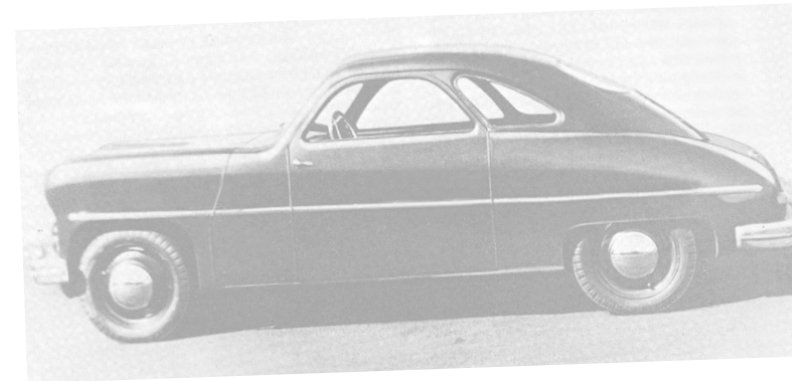

available at your dealer

autocult

01/2021

technical changes and errors excepted • printed in Germany • # 99901

Book of the Year 2020 incl.
Porsche 928 PES "Typ 960"
(D, 1981)
silver / grey
103 mm (1/43)
#99120

SELECTION OF THE YEAR

Book of the Year 2020
(without car model)
#99020

Alfa Romeo 6C 2500 SS Berlinetta Aerodinamica
(I, 1939)
dark red
108 mm (scale 1/43)
#04029

STREAMLINER

EMERGENCY VEHICLES

Diamond T City Service Ladder Truck
(USA, 1941)
red / white
254 mm (1/43)
#12012