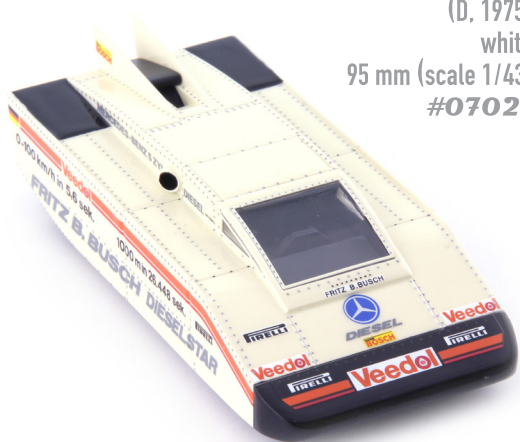

available at your dealer

Fritz B. Busch Mercedes-Benz Dieselstar
(D, 1975)
white
95 mm (scale 1/43)
#07021

RACING

technical changes and errors excepted • printed in Germany • # 99909

Miele K1
(D, 1912)
red
88 mm (1/43)
#01014

SPECIAL EDITIONS

BRANDS OF THE PAST

Maybach Spezialrennwagen
(D, 1920)
silver
106 mm (1/43)
#02026

SPECIAL EDITIONS

DKW GM Spezial
(D, 1936)
dark red / ivory
97 mm (1/43)
#05032

AutoCult GmbH

Äußere Further Straße 3
90530 Wendelstein
Germany

limited edition 333 pcs. each

SPECIAL EDITIONS

Isotta Fraschini 8C Monterosa Zagato
(I, 1947)
dark blue / light blue
118 mm (scale 1/43)
#05037

EMERGENCY VEHICLES

Tatra 70 Feuerwehr
(CZ, 1931)
red
148 mm (scale 1/43)
#12014