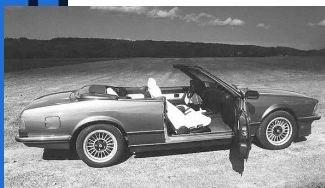

BMW 635 CSi Alpina B7 Mirage Classic

AVENUE 43

avenue43@autocult.de

technical changes and errors excepted

printed in Germany

99950

60058

BMW 635 CSi Alpina B7 Mirage Classic