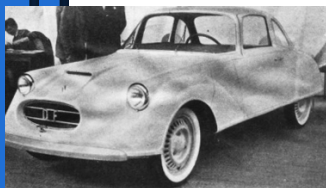

Citroën 2CV DF Coupé

AVENUE 43

avenue43@autocult.de

technical changes and errors excepted

printed in Germany

99958

60052

www.facebook.com/avenue43.models