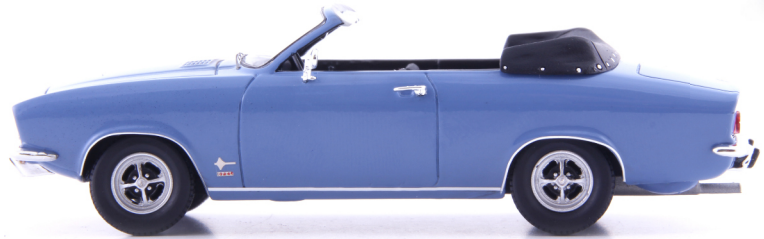

# autocult

09/2022

new release **09/2022**

technical changes and errors excepted • printed in Germany • # 99909

Opel Manta A Cabriolet Karmann

Germany, 1971  
yellow (#60085) / blue (#60086)  
100 mm, scale 1/43

Renault Type MH 6 Roues  
(F, 1924)  
beige / black  
118 mm (1/43)  
#11016

TRUCKS

Daimler Dernburg-Wagen  
(D, 1907)  
grey-green  
138 mm (1/43)  
#01017

FARM BEGINNING

**AutoCult GmbH**  
Äußere Further Straße 3  
90530 Wendelstein  
Germany