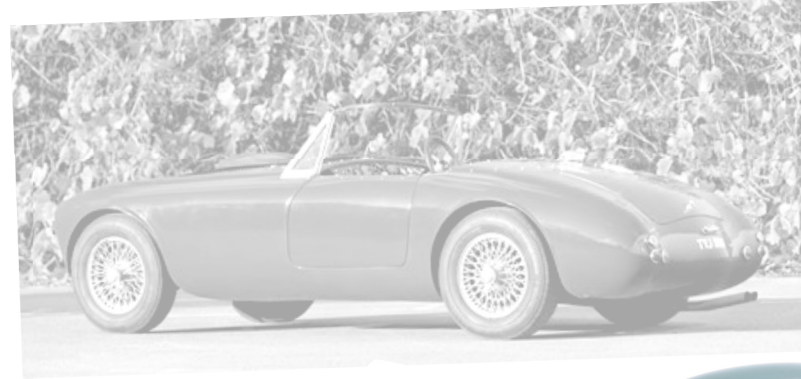

EMERGENCY VEHICLES
Opel Admiral Feuerwehr
(D, 1938)
red / black
120 mm (1/43)
#12016

RACING
Porsche 917/20 Designstudie
(D, 1969)
silver #3
92 mm (1/43)
#07025

SPORTS CARS
Willys FC-150 PTT
(CH/USA, 1956)
yellow / silver
90 mm (1/43)
#08019