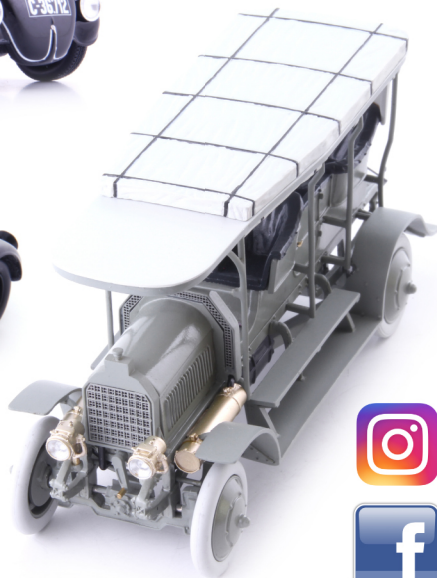

available at your dealer

technical changes and errors excepted • printed in Germany • # 99908

Mercedes-Benz 170 VS Geländesportroadster  
(D, 1938)  
red #242  
103 mm (1/43)  
#07024

RACING

SEHR SCHARF

Dodge Deora  
(USA, 1967)  
gold  
113 mm (1/43)  
#08018

Tribelhorn 3to Kettenwagen  
(CH, 1918)  
grey / wood  
154 mm (1/43)  
#11015

BRUNNEN

# 08/2022

Daimler Dernburg-Wagen  
(D, 1907)  
grey-green  
138 mm (scale 1/43)  
#01017

EARLY BEGINNINGS

Skoda 932  
(CZ, 1932)  
black  
91 mm (scale 1/43)  
#06052

SPATIUM

Renault Type MH 6 Roues  
(F, 1924)  
beige / black  
118 mm (scale 1/43)  
#11016